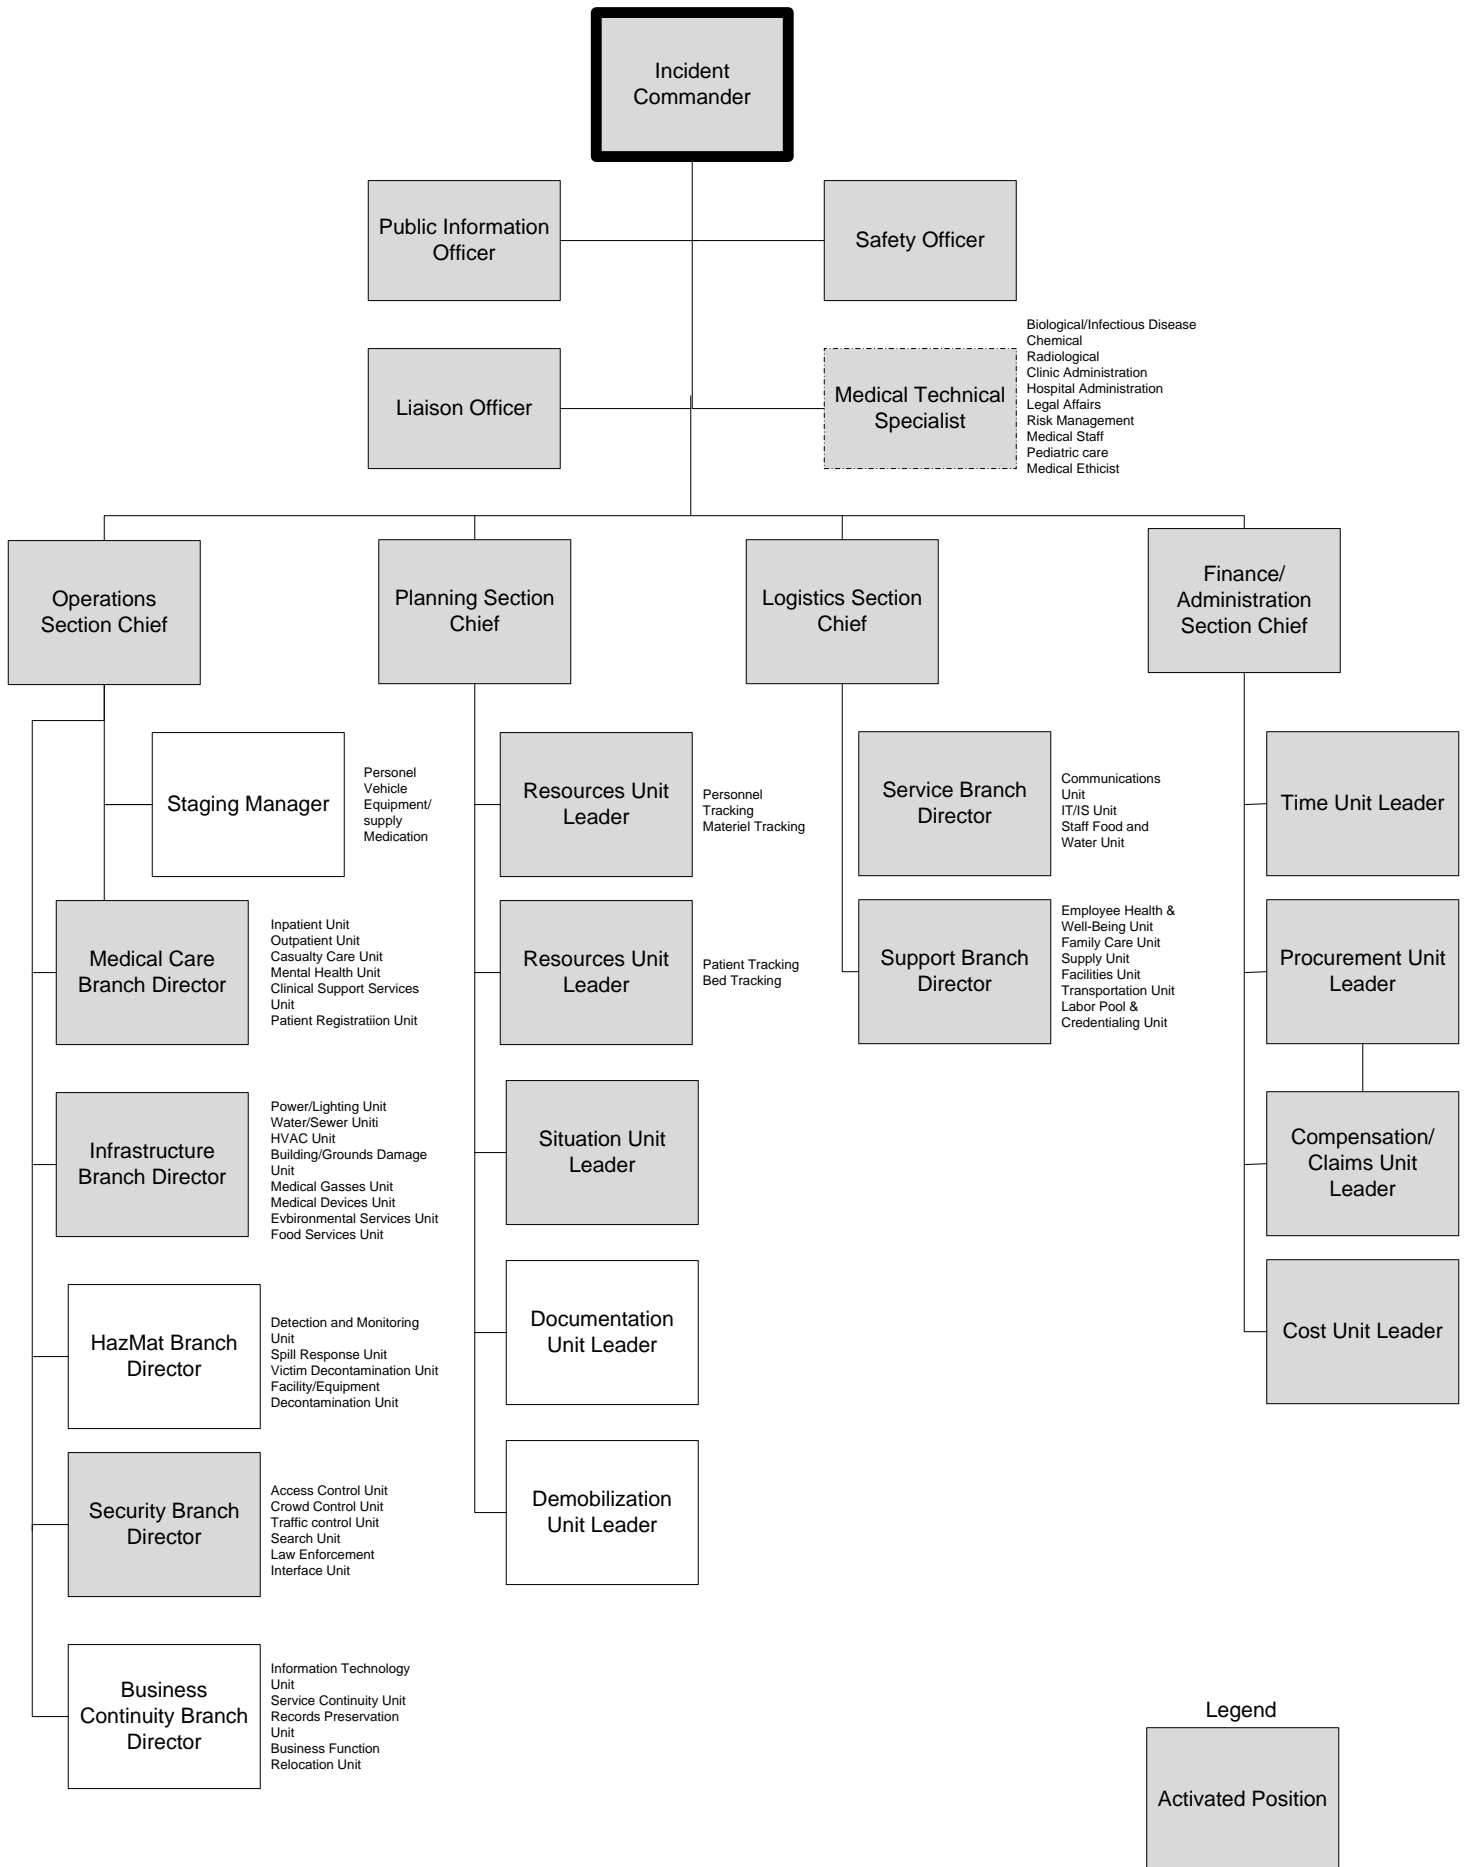

BIOLOGICAL DISEASE OUTBREAK - NOROVIRUS

BIOLOGICAL DISEASE OUTBREAK - NOROVIRUS

INCIDENT MANAGEMENT TEAM CHART - IMMEDIATE

BIOLOGICAL DISEASE OUTBREAK - NOROVIRUS INCIDENT MANAGEMENT TEAM CHART - INTERMEDIATE

BIOLOGICAL DISEASE OUTBREAK - NOROVIRUS INCIDENT MANAGEMENT TEAM CHART - EXTENDED

BIOLOGICAL DISEASE OUTBREAK - NOROVIRUS

INCIDENT MANAGEMENT TEAM CHART – DEMOBILIZATION/SYSTEM RECOVERY