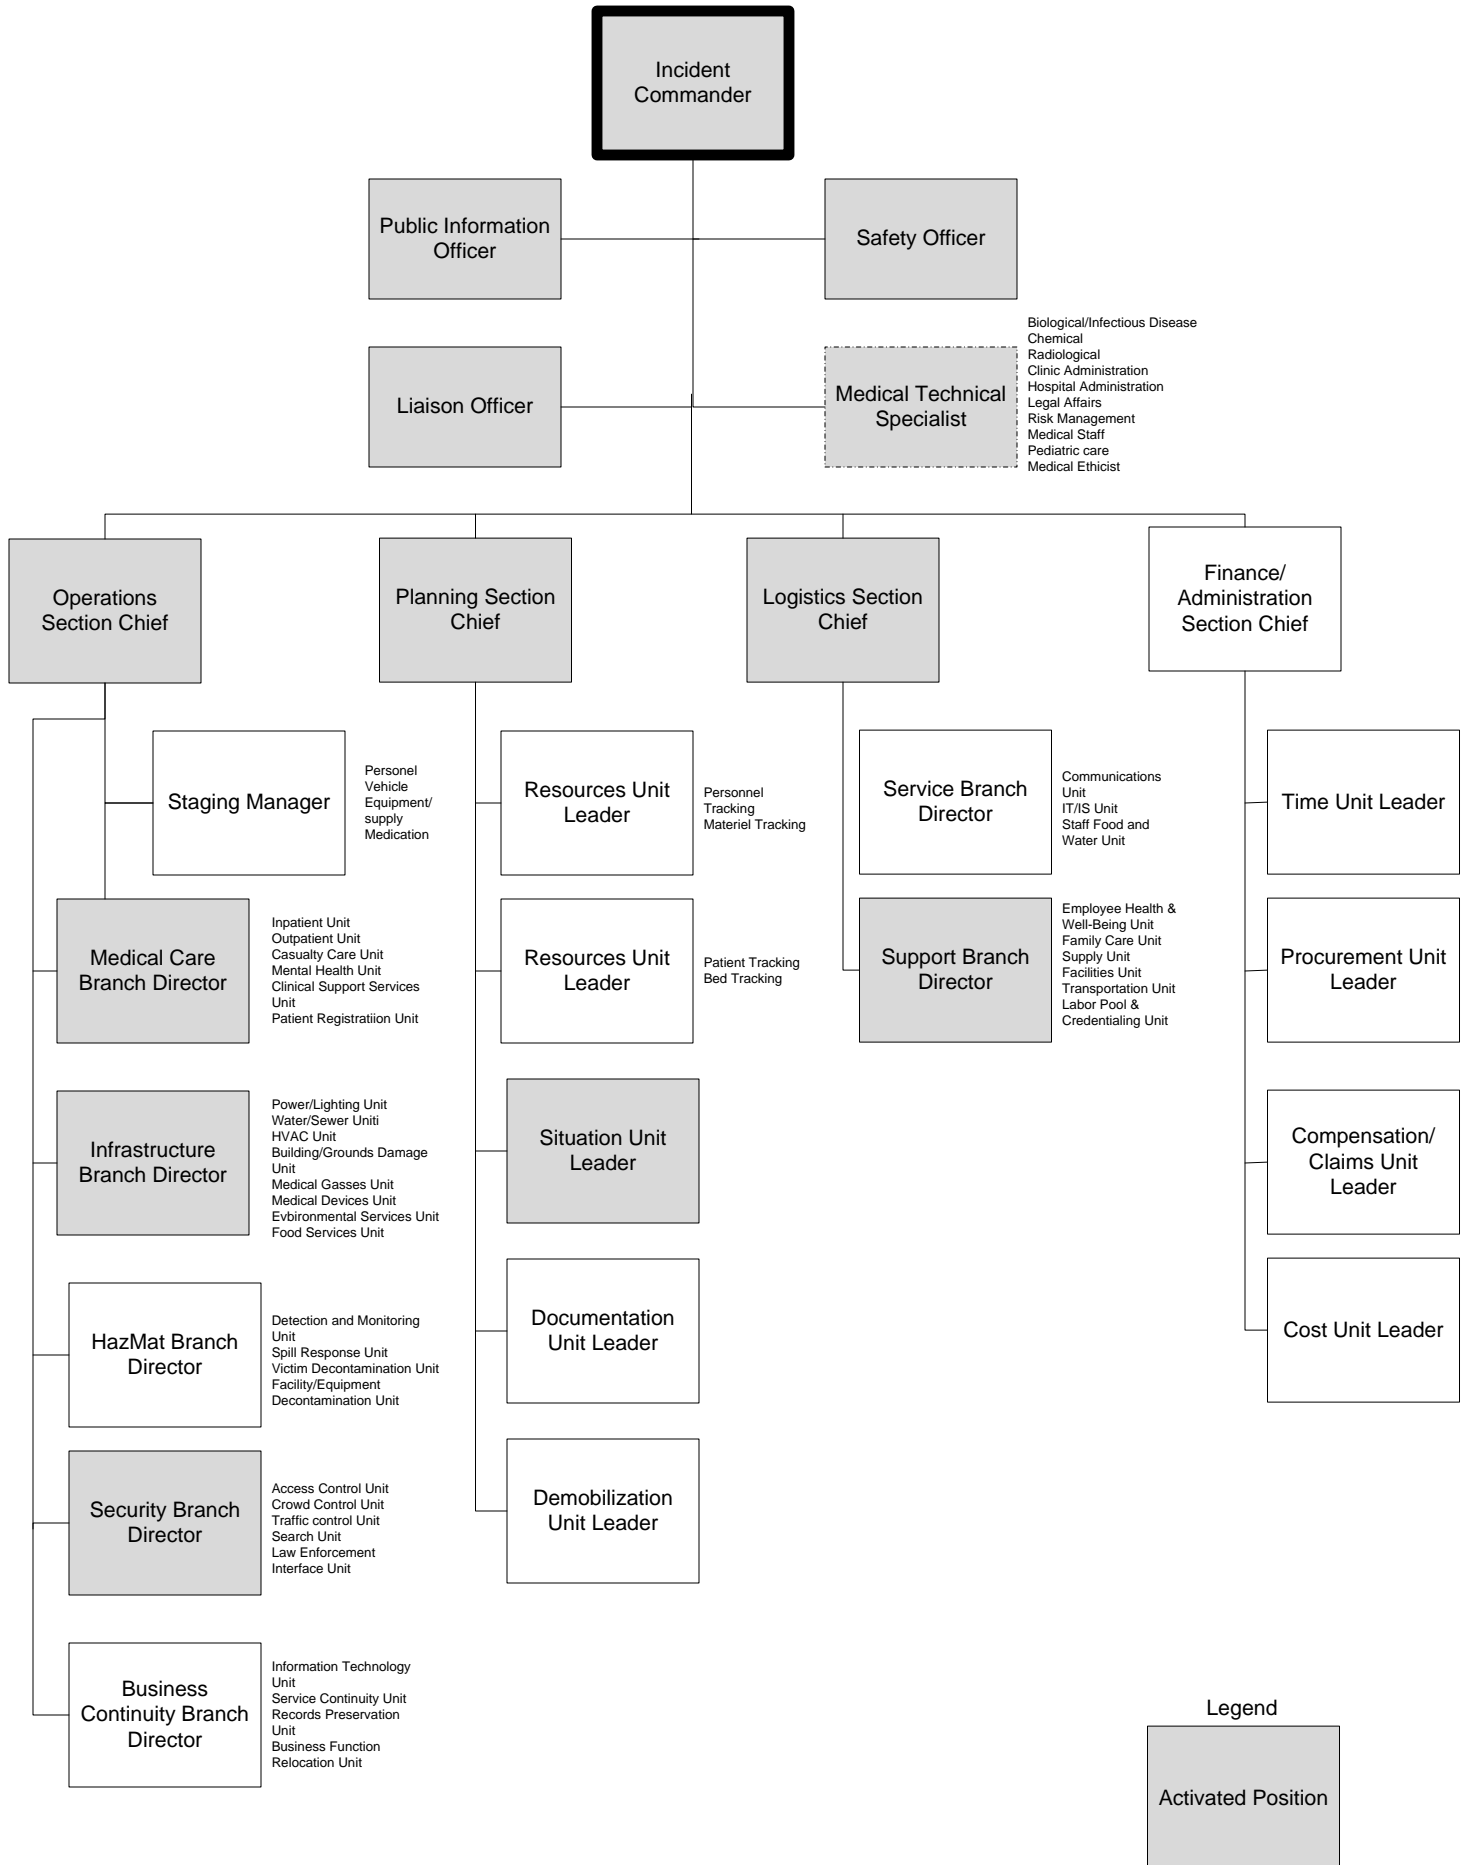

BIOLOGICAL DISEASE OUTBREAK - NOROVIRUS

BIOLOGICAL DISEASE OUTBREAK - NOROVIRUS

INCIDENT MANAGEMENT TEAM CHART - IMMEDIATE

BIOLOGICAL DISEASE OUTBREAK - NOROVIRUS INCIDENT MANAGEMENT TEAM CHART - INTERMEDIATE

BIOLOGICAL DISEASE OUTBREAK - NOROVIRUS INCIDENT MANAGEMENT TEAM CHART - EXTENDED

BIOLOGICAL DISEASE OUTBREAK - NOROVIRUS

INCIDENT MANAGEMENT TEAM CHART – DEMOBILIZATION/SYSTEM RECOVERY