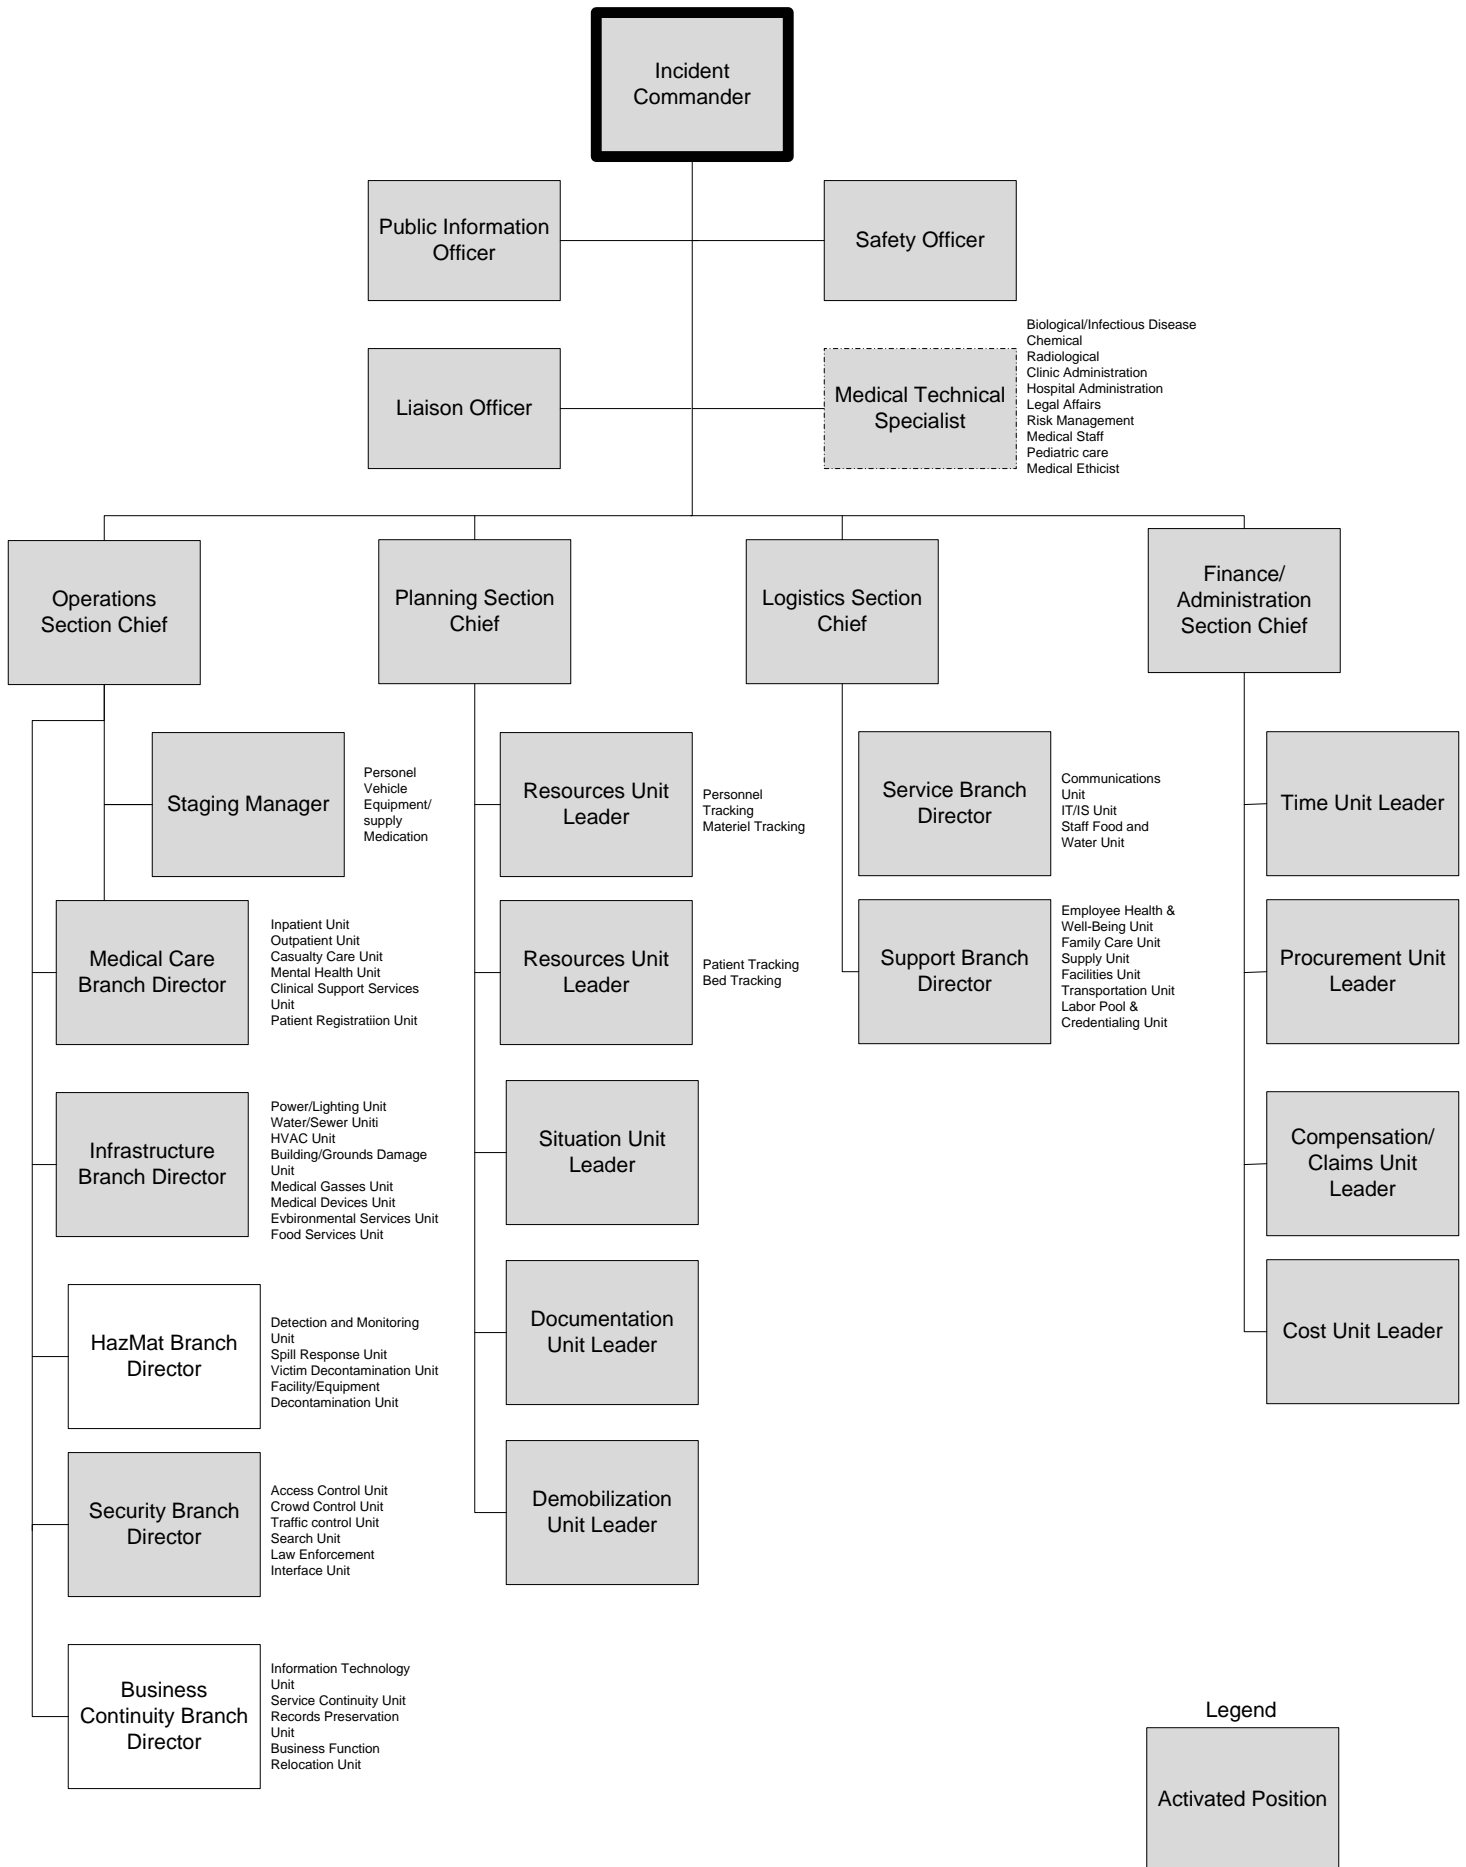

BIOLOGICAL DISEASE OUTBREAK - NOROVIRUS

BIOLOGICAL DISEASE OUTBREAK - NOROVIRUS

INCIDENT MANAGEMENT TEAM CHART - IMMEDIATE

BIOLOGICAL DISEASE OUTBREAK - NOROVIRUS INCIDENT MANAGEMENT TEAM CHART - INTERMEDIATE

BIOLOGICAL DISEASE OUTBREAK - NOROVIRUS INCIDENT MANAGEMENT TEAM CHART - EXTENDED

BIOLOGICAL DISEASE OUTBREAK - NOROVIRUS

INCIDENT MANAGEMENT TEAM CHART – DEMOBILIZATION/SYSTEM RECOVERY